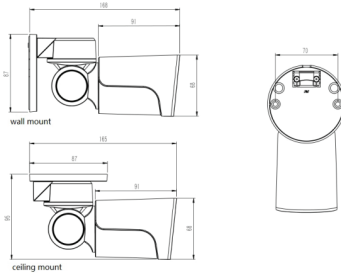

Dimensions

Product Summary

- 1/2.8" Sony STARVIS CMOS sensor
- FHD resolution 1920 x 1080P real-time
- Low illumination 0.001Lux
- Day/Night, AWB ,DNR, IR-CUT
- D-WDR, Mirror, Defogging
- Multiply Style OSD Overlay, Motion Detection, Privacy Mask
- RTSP and Onvif 17.06 compatible with many third-party NVR
- H.264/H.265 dual-stream media server
- Easy-to-use P2P Cloud service
- Support user authentication, video data encryption
- Multi web browser, PC Client, mobile APP remote access
- RJ45 100mbps network port, IEEE802.3af PoE
- Optional customization Lens/Audio , etc.
- Lightning protection 4000V
- Strong water-proof housing, IP65
- 180° horizontal rotation, 55° vertical range
- 6 pcs SMD Array IR Leds, IR distance 30-40 meters
- Network PTZ control , 4 times optical zoom
- HD 2.8 - 12 mm AF lens

Major Specifications

* Specifications are subject to change without prior notice.

Model Name		SV-542F30P
Camera	Image Sensor	1/2.8" 2.1MP IMX307CMOS
	Effective Pixels	1984(H)×1105 (V)
	Electronic Shutter	AUTO, 1/25s ~ 1/100000s
	Min. Illumination	0.01Lux@F1.2(AGC ON), 0Lux IR on
	Day/Night	Auto/Color/(B/W)/Timing
	WDR	Digital WDR
	White Balance	Auto/Manual
	AGC/BLC/HLC	Support
	DNR	2D/3D DNR
Encode	Other	Multi-lines OSD, Motion Detection, Privacy Mask, Mirror, Rotate
	Video Standard	H.264/H.265
	Video Resolution	Main Stream:30fps@1080P/720P Sub stream: VGA/360P@30fps, etc.
	Video Bitrates	32Kbps - 8Mbps, VBR/CBR
	Audio Standard	G.711-u/G.711-a/AAC
IR Led	OSD Overlay	Title and Time overlay
	IR Led	6 pcs SMD array IR Led
Lens	IR Distance	30-40 M
	Focal length	2.8 - 12 mm AF lens
	Zoom	4x optical zoom
Optional Function		POE, Audio, etc.
PTZ	Pan/Tilt Range	Pan: 0° ~ 180°; Tilt: 0° ~ 55°
	Preset Point	1
	Manual Control Speed	Pan: 0.5° ~20° /s; Tilt: 0.5° ~10° /s
	Guard Position	Support
Other Function	Power-off Recovery	Support
	POE	Internal POE
	Audio	Internal Microphone
Network Services	Reset	Cable with reset button
	Protocol	HTTP/RTSP/FTP/NFS/SNMP/DHCP/NTP, etc.
	P2P	Yes
	Web	IE , Firefox (32bit esr), etc.
	Media	CMS, Android, IOS
General	ONVIF	17.06 compatible
	Network Port	1-RJ45, 100Mbps, POE optional
	Power Supply	12 VDC ± 10%
	Power Consumption	< 10 W
Operating Temp.		-20℃-(+60)℃, 10%-90%RH