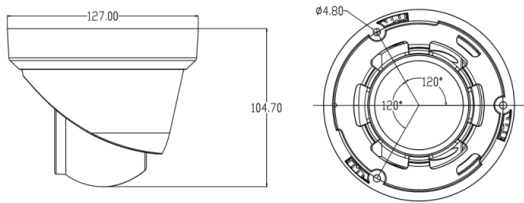

## Dimensions

## Product Summary

- 1/2.8" Sony IMX335 CMOS sensor
- Full HD resolution 2592 x 1944P
- Ultra low illumination 0.01Lux
- Day/Night (ICR), AWB, AGC, BLC, 2D/3D-DNR, IR-CUT
- D-WDR, Motion Detection, Privacy Mask, Mirror
- RTSP and Onvif 17.06 compatible
- H.265/H.264 dual-stream media server
- Easy-to-use P2P Cloud service
- Multi web browser, PC Client, mobile APP remote access
- Internal Microphone, reset button optional
- Lightning protection 4000V
- RJ45 100mbps network port, IEEE802.3af PoE
- Strong water-proof housing, IP67
- 2PCS Soft & Warm Supplemental Light, Light distance: 25-30M
- HD 2.8mm F1.0 true starlight lens

## Major Specifications

\* Specifications are subject to change without prior notice.

Model Name		SV-695C97A
Camera	Image Sensor	1/2.8" SONY IMX335 CMOS
	Effective Pixels	2592 (H) × 1944 (V)
	Electronic Shutter	AUTO, 1/25s ~ 1/100000s
	Min. Illumination	0.001Lux@F1.2(AGC ON), 0Lux IR on
	Day/Night	Auto/Color/(B/W)/Timing
	WDR	Digital WDR
	White Balance	Auto/Indoor/Outdoor
	BLC	Support
	DNR	2D/3D DNR
Other	Motion Detection, Privacy Mask, Mirror, flip	
Encode	Embedded Solution	SSC337
	Video Standard	H.264/H.265
	Video Resolution	Main Stream: 25fps@ 5MP(2592*1944) Sub Stream: VGA(640x480)/360P@25fps, etc.
	Video Bitrates	32Kbps - 6Mbps, VBR/CBR
	Audio Standard	G.711-u/G.711-a
	OSD Overlay	Title and Time overlay
Leds	Leds	2PCS Soft & Warm Supplemental Light
	Light Distance	25-30 M
Lens	Focal length	HD 2.8mm F1.0 true starlight lens
Optional Function		Audio
Network Services	Protocol	HTTP/RTSP/FTP/NFS/SMTP/DHCP/NTP, etc.
	P2P	Yes
	Web	IE, Firefox, etc.
	Media	CMS, Android, IOS
General	ONVIF	17.06 compatible
	Network Port	1-RJ45, 100Mbps,
	Power Supply	IEEE802.3af PoE, 12 VDC ± 10%
	Power Consumption	< 8 W
Operating Temp.		-30℃-(+60)℃, 10%-90%RH