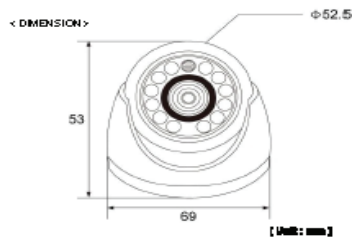

SVDH-1312A**Dimensions****Product Summary**

- 1/3.2", 1.3MP Sony STARVIS RGBW CMOS
- AHD : 720P (30fps), HD Resolution
- Mechanical IR Cut Filter Free, Day & Night
- 2.9mm Fixed Lens, 12 IR LED
- DOL WDR + ATR, High Sensitivity WDR
- Flip : H-Flip, V-Flip, HV Flip
- Extremely Reliable Power Input Range (DC9V ~ DC28V)
- Reverse Polarity Input Protection Circuit Built-in (DC40V)
- For Indoor Driver View
- BUILD IN C-MIC (AUDIO)

Major Specifications

* OSD Menu is subject to change without prior notice

Model Name	SVDH-1312A
Image Sensor	1/3.2", 1.3Mega Sony STARVIS RGBW CMOS
Total Pixels	1305(H) x 985(V) Approx. 1.29M Pixels
Effective Pixels	1297(H) x 977(V) Approx. 1.27M Pixels
Minimum Illumination	Color : 0.005 Lux (AGC ON)
(F1.2)	B/W : 0.001 Lux (AGC ON)
Shutter Speed	1/50(1/60) ~ 1/50000 sec
Video Output Mode	AHD 720p (HD Resolution), 30fps
Lens	2.9mm, Mega Pixel Lens
IR LED	12 IR LED
Iris Control	Manual
S/N Ratio	72dB
ATW Range	1800 ~ 10500K
White Balance	ATW / Push / User1 / User2 / Manual / Push Lock
AGC	Min / 6 / 12 / 18 / 24 / 30 / 36 / 42 / 48 / Max
Back Light	Off / BLC / HLC
WDR / ATR	Off /WDR (Low/Middle/High)/ART(Low/Middle/High)
2 DNR	Off / Y-C / Y / C
Day & Night	Auto / Manual
IR LED Control	Off / Auto / Fix
Privacy Masking	Off / On (16 Zone)
Defog	Off / Auto
Flip	Off / H-Flip / V-Flip / HV-Flip
Pict Adjust	Brightness/Contrast/Sharpness/Hue/Color Gain
Power Input	DC 9V ~ DC 28V
Power Consumption	Normal : 80mA (IR LED On : Max. 180mA)
Dimension	69 (W) x 53 (D)