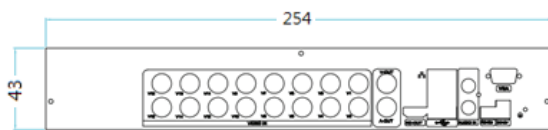

SWDNH-004F12AC

Dimensions

Product Summary

- Realtime with 1280x1440(120/100 fps)
- ONVIF or Vendor generic
- 180fps@4K2K + 180fps@D1/VGA
- One RS485 ports, PTZ using UCC
- USB Device (HDD, Thumb Drive), NAS & Remote via Network
- 4 Line-in /1 Line-out & Audio on HDMI
- Various resolution Size/Quality/FPS,
- Dual Streaming
- RMS / Web / MAC OSX / Android / iOS