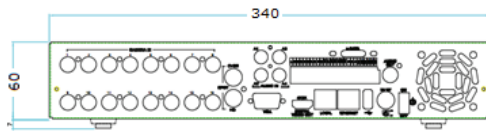

SWDNH-008F12AS

Dimensions

Product Summary

- Realtime with 1280x1440(240/200 fps)
- Half Realtime (120/100 fps)
- D1(NTSC/PAL), 960H(NTSC/PAL), 720p25/30, 720p50/60, 1080p25/30, 1440p15/25/30
- ONVIF or Vendor generic
- 300fps@4K2K + 300fps@D1/VGA
- 4 Line-in /1 Line-out & Audio on HDMI
- USB Device (HDD, Thumb Drive), NAS & Remote via Network
- Raw data format, Support with the Embedded Player
- One RS485 ports, PTZ using UCC
- Various resolution Size/Quality/FPS,
- Dual Streaming